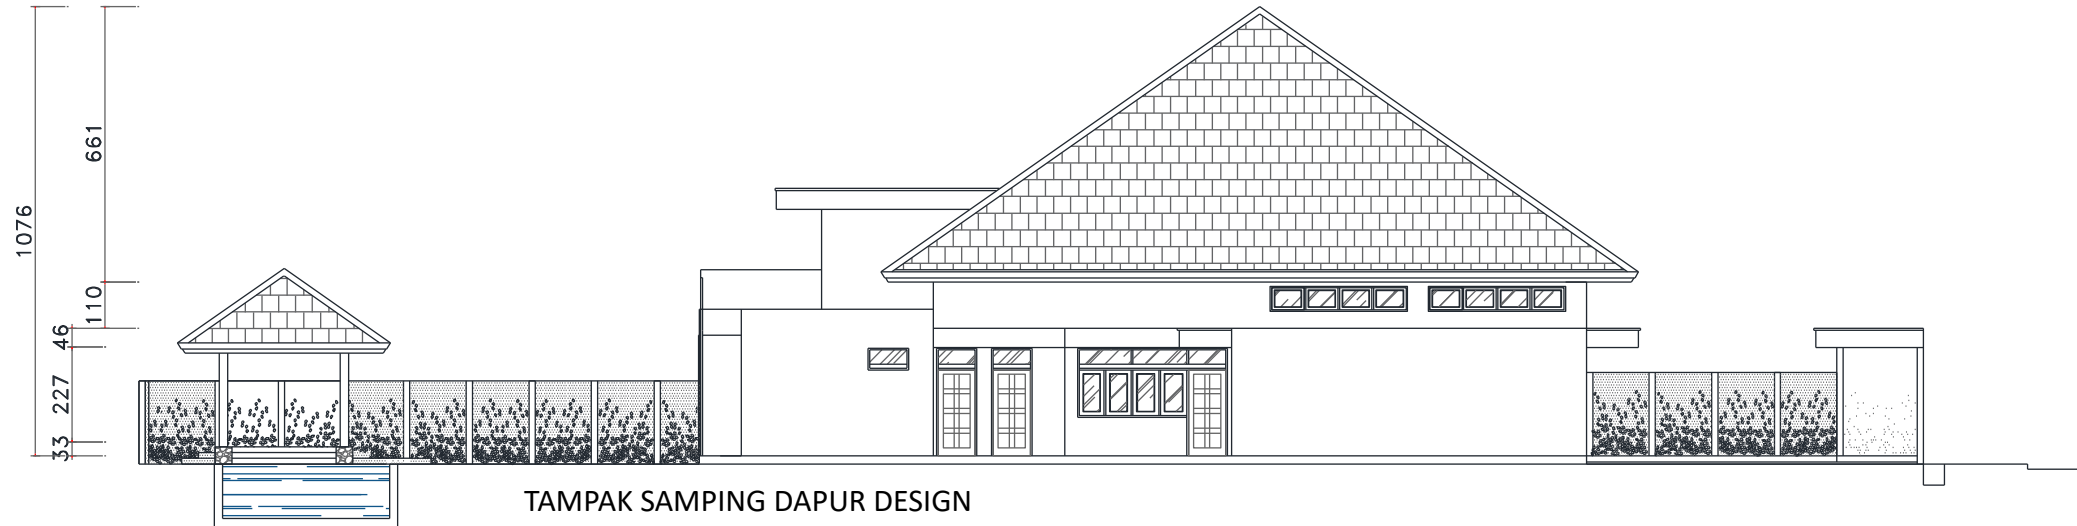

DESIGN DEVELOPMENT
THE SAMDHANA INSTITUTE
OFFICE

TAMPOMAS - 33 BOGOR

DENAH LANTAI 2 DESIGN

DENAH ATAP DESIGN

TAMPAK DEPAN EKSTING

TAMPAK DEPAN DESIGN

TAMPAK SAMPING TAMAN EKSSISTING

TAMPAK SAMPING TAMAN DESIGN

IMAGE TAMAN SAMPING - BELAKANG

PAGAR KAMPROT+TANAMAN RAMBAT

TAMPAK SAMPING DAPUR EKSISTING

TAMPAK SAMPING DAPUR DESIGN

IMAGE TAMAN SAMPING-BELAKANG

PAGAR KAMPROT+TANAMAN RAMBAT

TAMPAK BELAKANG EKSISTING

TAMPAK BELAKANG DESIGN

IMAGE VIEW DARI TERAS BELAKANG