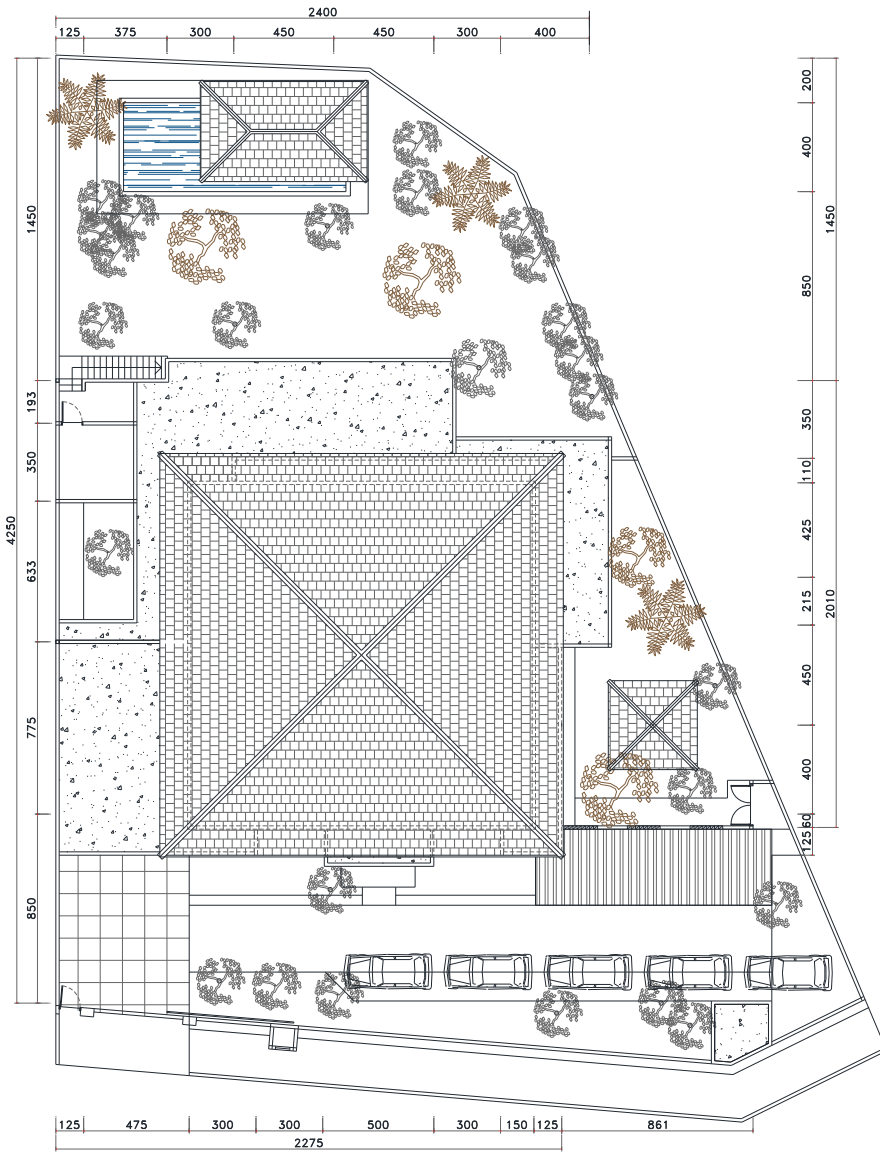

DESIGN DEVELOPMENT
THE SAMDHANA INSTITUTE
OFFICE

TAMPOMAS - 33 BOGOR

DENAH LANTAI 2 DESIGN

DENAH ATAP DESIGN

TAMPAK DEPAN EKSTING

TAMPAK DEPAN DESIGN

TAMPAK SAMPING TAMAN EKSSISTING

TAMPAK SAMPING TAMAN DESIGN

IMAGE TAMAN SAMPING - BELAKANG

PAGAR KAMPROT+TANAMAN RAMBAT

TAMPAK SAMPING DAPUR EKSISTING

TAMPAK SAMPING DAPUR DESIGN

IMAGE TAMAN SAMPING-BELAKANG

PAGAR KAMPROT+TANAMAN RAMBAT

TAMPAK BELAKANG EKSISTING

TAMPAK BELAKANG DESIGN

IMAGE VIEW DARI TERAS BELAKANG