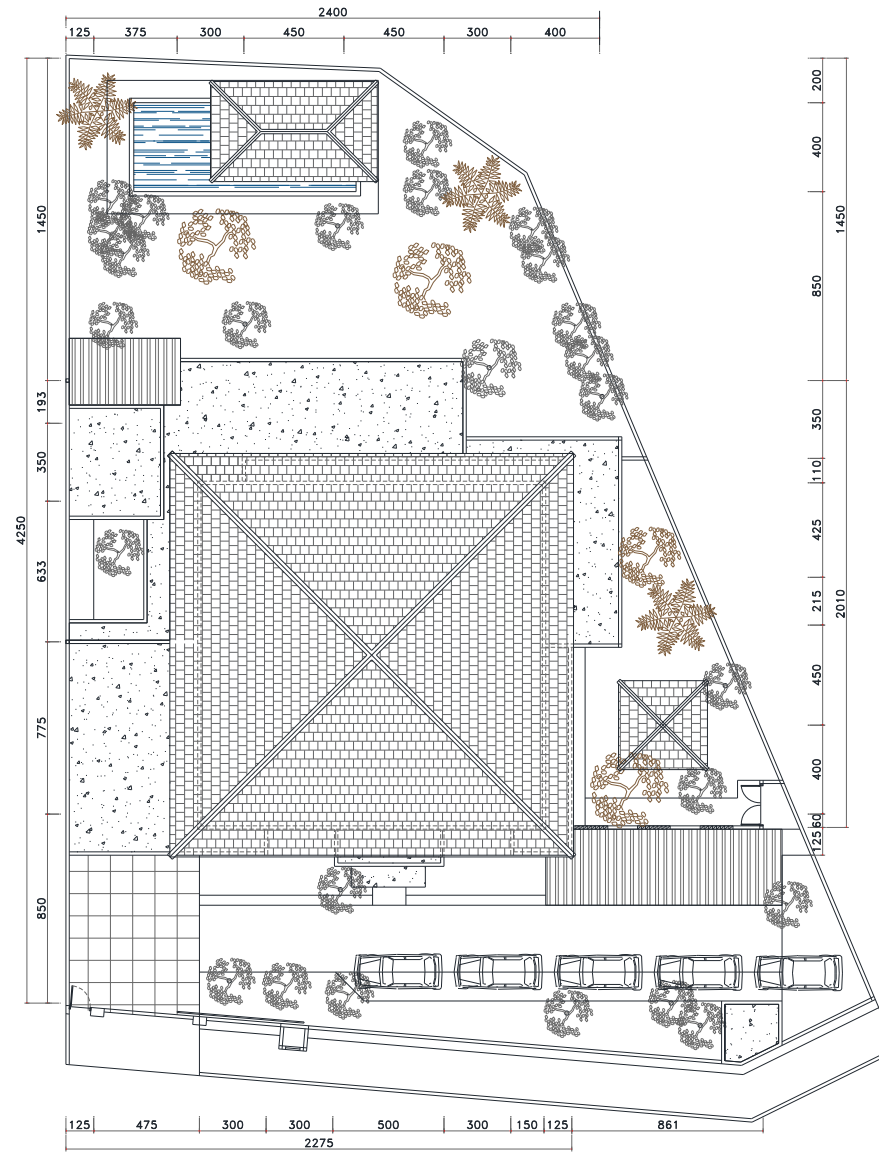

DESIGN DEVELOPMENT
THE SAMDHANA INSTITUTE
OFFICE

TAMPOMAS - 33 BOGOR

DENAH LANTAI 2 DESIGN

DENAH ATAP DESIGN

TAMPAK DEPAN EKSTING

TAMPAK DEPAN DESIGN

TAMPAK SAMPING TAMAN EKSSISTING

TAMPAK SAMPING TAMAN DESIGN

IMAGE TAMAN SAMPING - BELAKANG

PAGAR KAMPROT+TANAMAN RAMBAT

TAMPAK SAMPING DAPUR EKSISTING

TAMPAK SAMPING DAPUR DESIGN

IMAGE TAMAN SAMPING-BELAKANG

PAGAR KAMPROT+TANAMAN RAMBAT

TAMPAK BELAKANG EKSISTING

TAMPAK BELAKANG DESIGN

IMAGE VIEW DARI TERAS BELAKANG